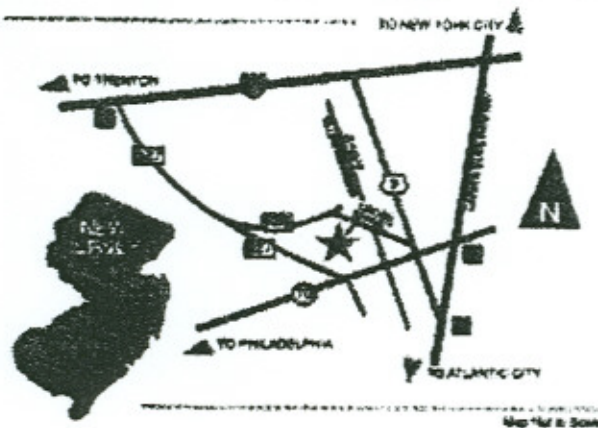

EAGLE RIDGE GOLF CLUB

From New York and the North:

Garden State Parkway South to Exit 88. Turn right at the exit onto Route 70 West. Go 3.3 miles to Massachusetts Avenue and turn right. Go 1.1 miles to the traffic light and turn left at Cross Street. The entrance to the club, Augusta Boulevard, is 1.4 miles on the left.

From the South:

Garden State Parkway North to Exit 83 Route 9 North. Go approximately 6-7 miles and make a left at Cross Street. The entrance to the club, Augusta Boulevard, is 1.4 miles on the left.

From Points West:

Take 195 east to exit 21 or Route 33 to Route 527 South. Follow Route 527 South until it becomes 528 East (East Veterans Highway), then turn right onto Cross Street. Follow Cross Street over the railroad tracks and turn right onto Augusta Boulevard which is the club entrance.